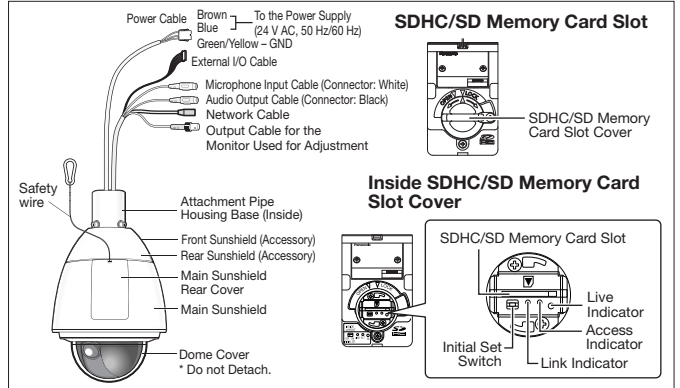

*1 Microsoft Windows 7 Starter, Microsoft Windows Vista Starter and Microsoft Windows XP Professional 64-bit Edition are not supported. *2 H.264 and MPEG-4 are alternative. *3 [4 : 3] and [16 : 9] are alternative. *4 When used with a continuous power supply (camera internal temperature must be above -10°C, and installation and startup should be done at above -30°C) *5 When using this product at temperatures of -40°C or below, use the power supply between 24 V AC and 27 V AC.

Part Names and Functions