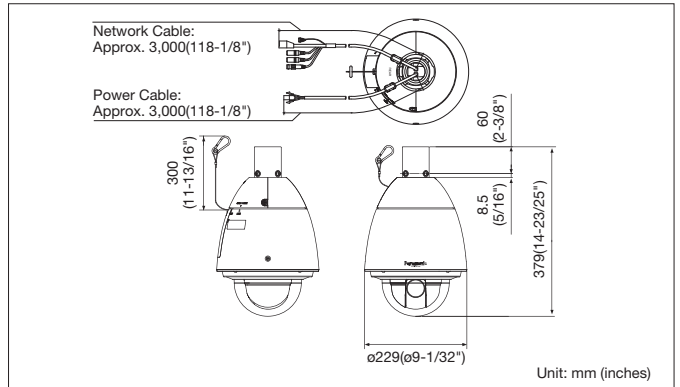

Appearance

Trademarks and registered trademarks

- Microsoft, and Windows are registered trademarks of Microsoft Corporation in the U.S. and other countries.
- UniPhier is a registered trademark of Panasonic Corporation.
- "Super Dynamic", "SDII", "SDIII", "SD5", "SD5Link", "i-PRO" and "i-PRO SmartHD" logos are trademarks or registered trademarks of Panasonic Corporation.
- ONVIF and the ONVIF logo are trademarks of ONVIF Inc.

Important

• All TV pictures are simulated. • Masses and dimensions are approximate. • Specifications are subject to change without notice. • These products may be subject to export control regulations. • All product pictures are NTSC models.

DISTRIBUTED BY:

Panasonic®

<http://panasonic.net/security/>

Printed in Japan (2A-076AL)